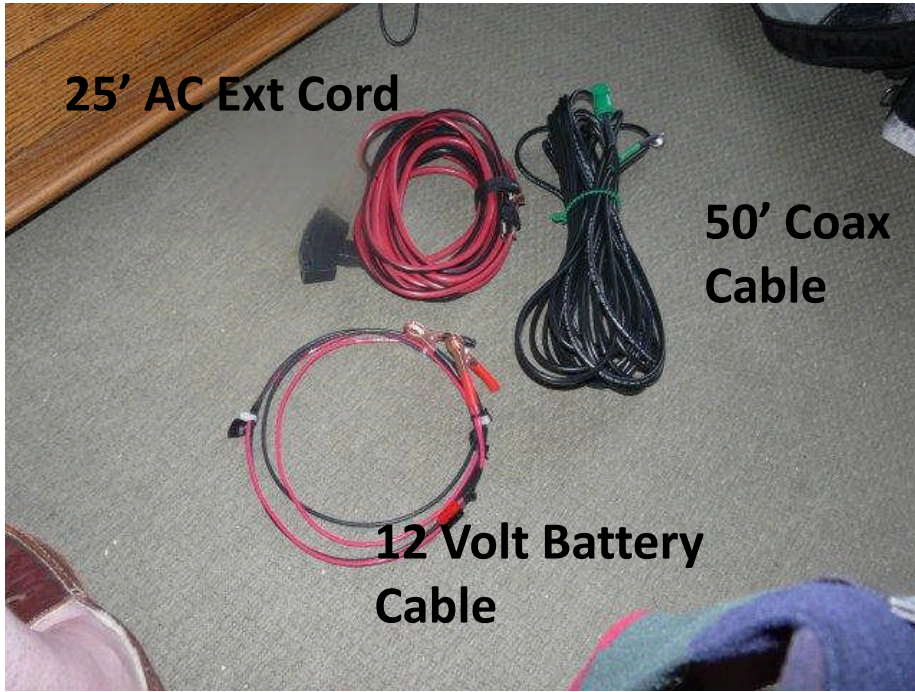

Winlink Kit

Winlink Kit in Operations

2 Ea China Dolls

Laptop storage

Pushup Mast, Tripod and Antenna

KL7JFU-7

**MARA ARES®
EMERGENCY
COMMUNICATIONS UNIT**

This is an authorized, volunteer, licensed Amateur Radio Emergency Services (ARES®) station. We are operating under the authority of the MATSU Emergency Management Office, via ARRL-ARES® and the MARA ARES® Emergency Coordinator.