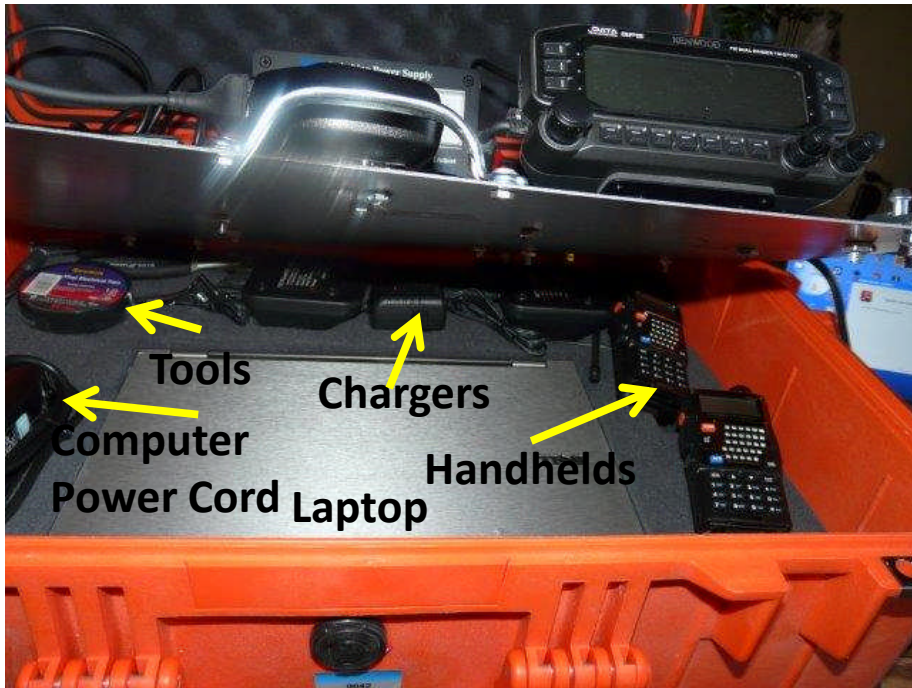

Winlink Kit

Winlink Kit in Operations

2 Ea China Dolls

Laptop storage

Pushup Mast, Tripod and Antenna

KL7JFU-7

**MARA ARES®
EMERGENCY
COMMUNICATIONS UNIT**

This is an authorized, volunteer, licensed Amateur Radio Emergency Services (ARES®) station. We are operating under the authority of the MATSU Emergency Management Office, via ARRL-ARES® and the MARA ARES® Emergency Coordinator.