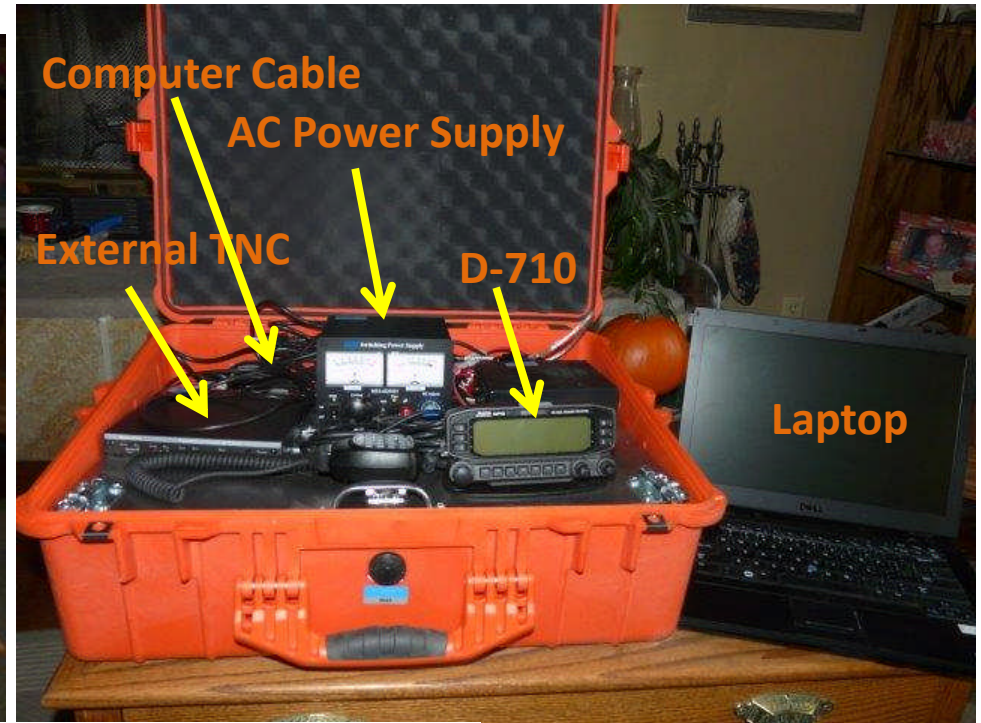

Winlink Kit

Winlink Kit in Operations

2 Ea China Dolls

Laptop storage

Pushup Mast, Tripod and Antenna

KL7JFU-7

**MARA ARES®
EMERGENCY
COMMUNICATIONS UNIT**

This is an authorized, volunteer, licensed Amateur Radio Emergency Services (ARES®) station. We are operating under the authority of the MATSU Emergency Management Office, via ARRL-ARES® and the MARA ARES® Emergency Coordinator.