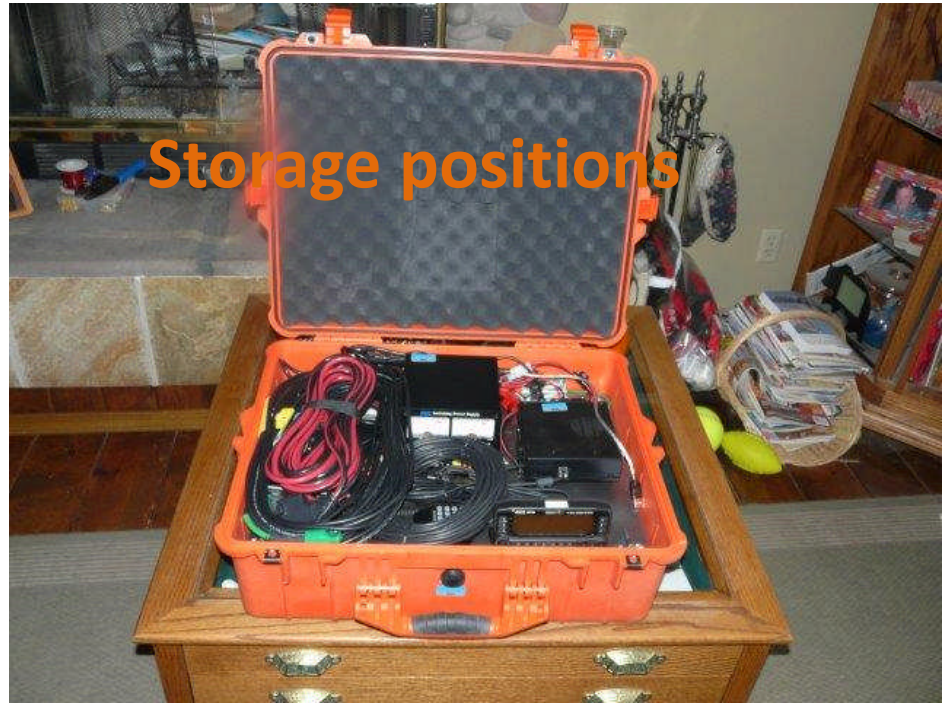

Winlink Kit

Winlink Kit in Operations

2 Ea China Dolls

Laptop storage

Pushup Mast, Tripod and Antenna

KL7JFU-7

**MARA ARES®
EMERGENCY
COMMUNICATIONS UNIT**

This is an authorized, volunteer, licensed Amateur Radio Emergency Services (ARES®) station. We are operating under the authority of the MATSU Emergency Management Office, via ARRL-ARES® and the MARA ARES® Emergency Coordinator.