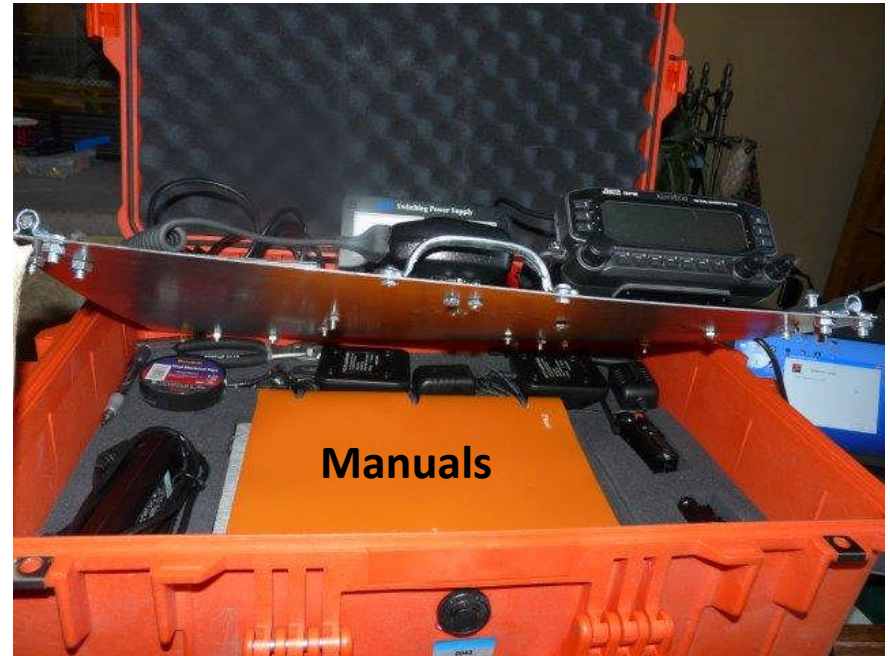

Winlink Kit

Winlink Kit in Operations

2 Ea China Dolls

Laptop storage

Pushup Mast, Tripod and Antenna

KL7JFU-7

**MARA ARES®
EMERGENCY
COMMUNICATIONS UNIT**

This is an authorized, volunteer, licensed Amateur Radio Emergency Services (ARES®) station. We are operating under the authority of the MATSU Emergency Management Office, via ARRL-ARES® and the MARA ARES® Emergency Coordinator.