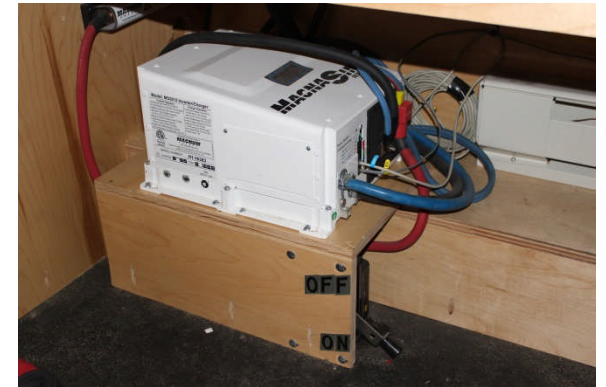

D710 APRS & PACKET STATION

DC, AC PWR, INVERTER CTRL ANT & PUSHUP MAST STORAGE

MARINE, CB, & AVN RADIOS

HIGH PWR OPS, LINEAR, TUNER, TS-570

DIGITAL TS-480, TNCs & LOW PWR TUNER

SCANNER, COMPUTER, LOWER

ALMRs & PORTABLE TUNER

WINLINK & PACKET STATIONS

PHONE NID, SHORE PWR & 110 OUTLET

INVERTER/CHARGER CTRL

INVERTER/CHARGER

MAIN DC PWR FUSE

REPLACEMENT FUSE

AC BRAKERS & DC DISTRIBUTION

MAIN PWR

AC HEATER CTRL

DC FUSE PANEL/LED LIGHT CTRL

KENWOOD PWR DISTRIBUTION

FORWARD BATTERY BANK

AFT BATTERY BANK

HIGH PWR MANUAL TUNER

AC HEATER

**MICROWAVE & WEATHER
STATION HEAD STORAGE**