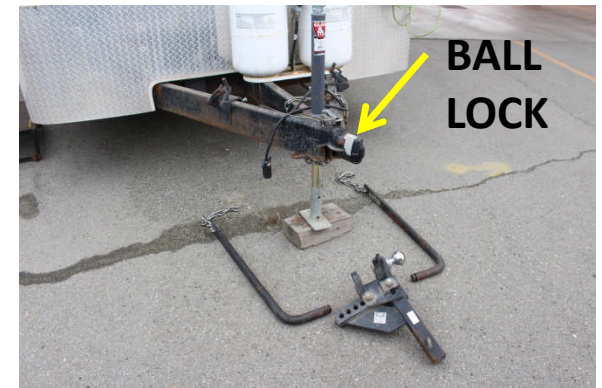

LEVEL TRAILER ON FRONT STEP