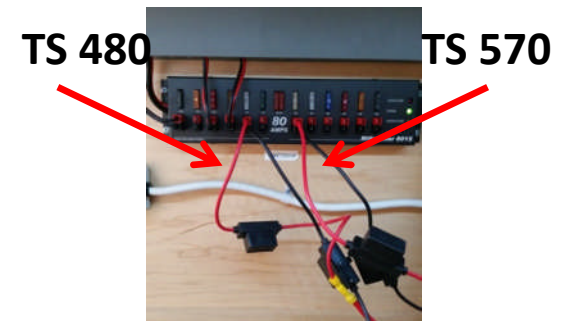

AFT BATTERY BANK