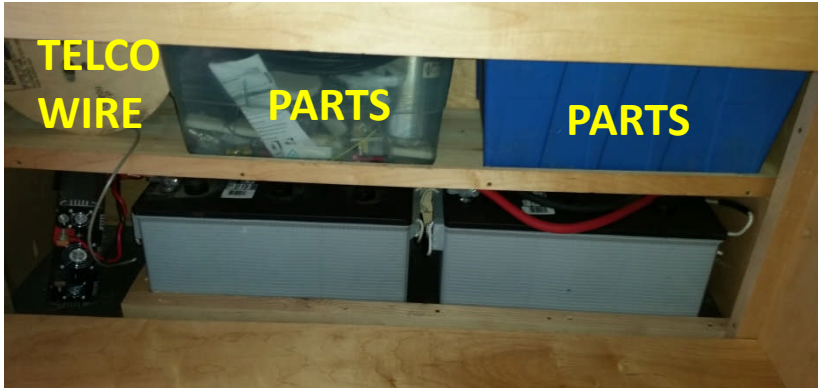

AC HEATER CTRL

DC FUSE PANEL/LED LIGHT CTRL

KENWOOD PWR DISTRIBUTION

FORWARD BATTERY BANK

AFT BATTERY BANK

HIGH PWR MANUAL TUNER

AC HEATER

**MICROWAVE & WEATHER
STATION HEAD STORAGE**