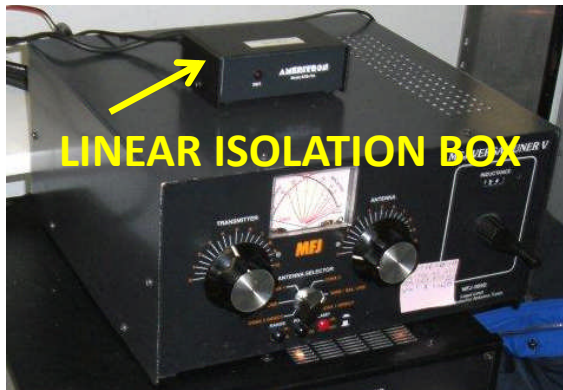

AC HEATER CTRL

DC FUSE PANEL/LED LIGHT CTRL

KENWOOD PWR DISTRIBUTION

FORWARD BATTERY BANK

AFT BATTERY BANK

HIGH PWR MANUAL TUNER

AC HEATER

**MICROWAVE & WEATHER
STATION HEAD STORAGE**