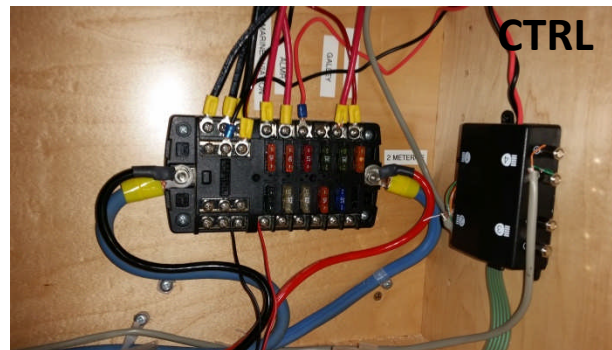

D710 APRS & PACKET STATION

DC, AC PWR, INVERTER CTRL ANT & PUSHUP MAST STORAGE

MARINE, CB, & AVN RADIOS

HIGH PWR OPS, LINEAR, TUNER, TS-570

DIGITAL TS-480, TNCs & LOW PWR TUNER

SCANNER, COMPUTER, LOWER

ALMRs & PORTABLE TUNER

WINLINK & PACKET STATIONS

PHONE NID, SHORE PWR & 110 OUTLET

INVERTER/CHARGER CTRL

INVERTER/CHARGER

MAIN DC PWR FUSE

REPLACEMENT FUSE

AC BRAKERS & DC DISTRIBUTION

MAIN PWR

AC HEATER CTRL

DC FUSE PANEL/LED LIGHT CTRL

KENWOOD PWR DISTRIBUTION

FORWARD BATTERY BANK

AFT BATTERY BANK

HIGH PWR MANUAL TUNER

AC HEATER

**MICROWAVE & WEATHER
STATION HEAD STORAGE**

WEATHER STATION HEAD

WEATHER STATION CTRL

WEATHER STATION MOUNT

ROTOR CONTROL

PROPANE BOTTLES & REGULATOR

FURNACE CONTROL

PROPANE FURNACE

TRAILER REAR RAMP