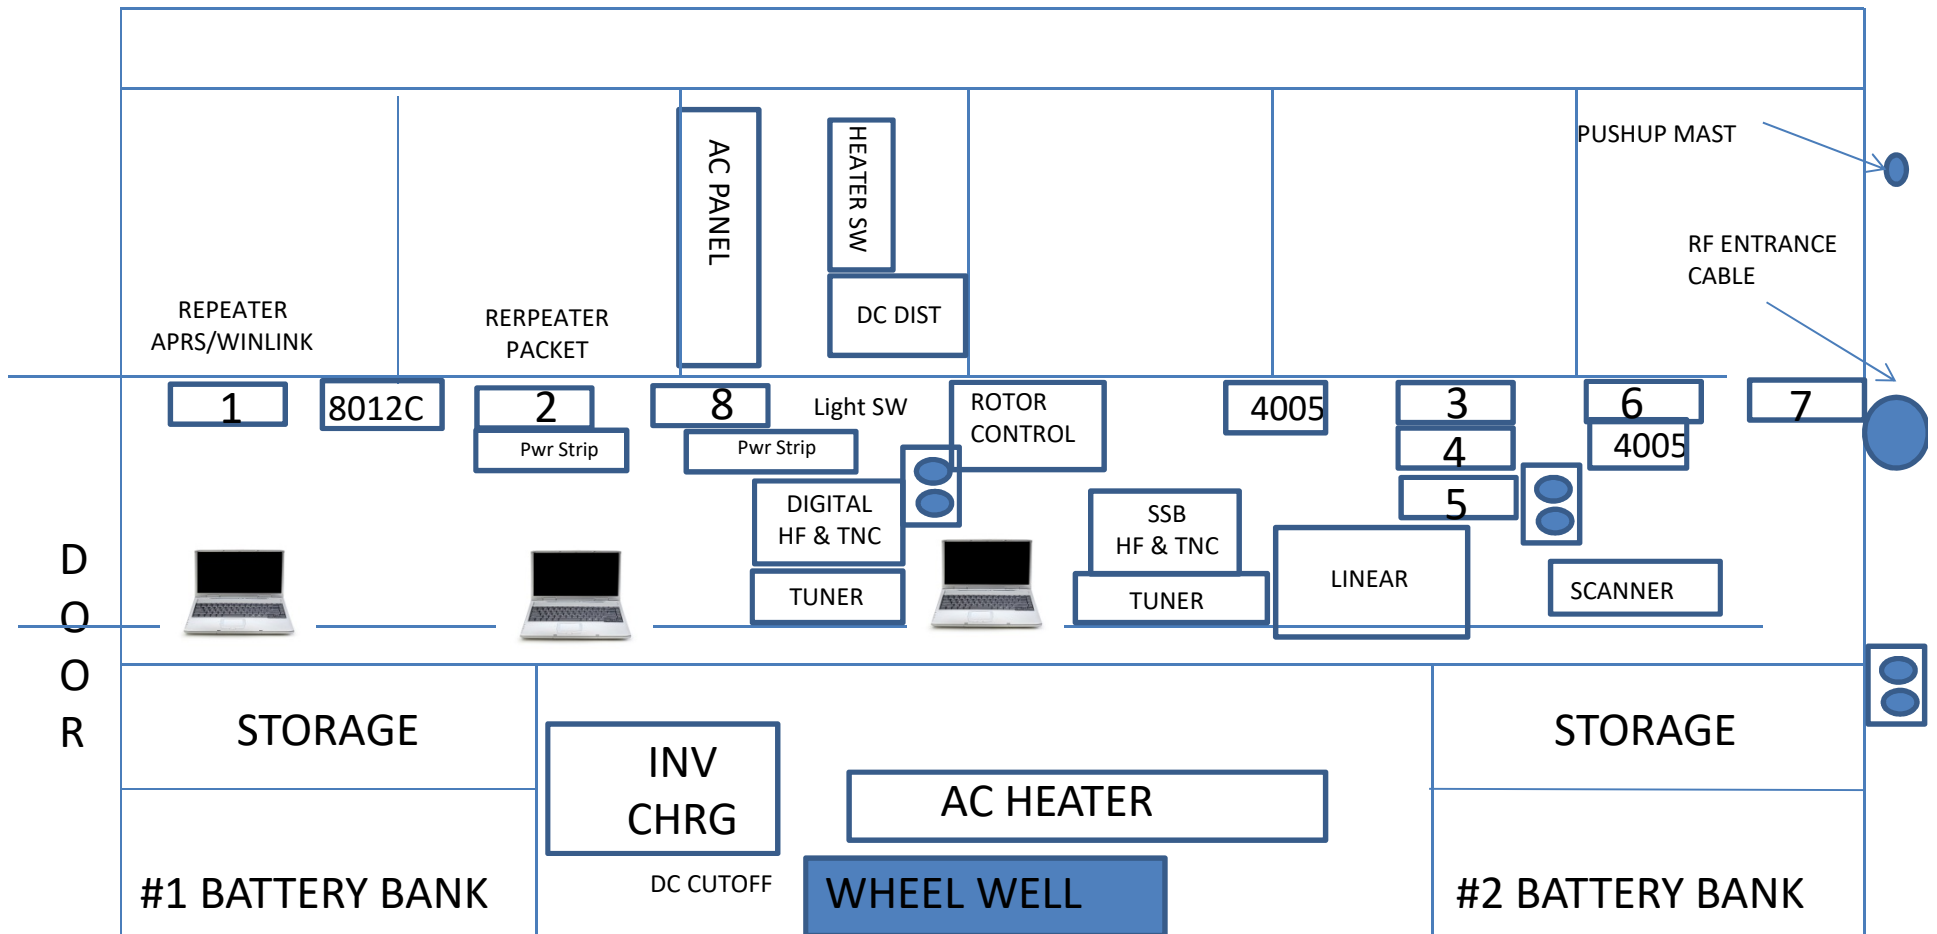

- | | | | | | |
|---|--------------------|---|------|-------------------|------|
| 1 | Kenwood 700 APRS | 4 | CB | 7 | ALMR |
| 2 | Kenwood 700 PACKET | 5 | Avn | 4005/8012 DC Dist | |
| 3 | Marine Band | 6 | ALMR | 8 Bridgecom 250 | |

RIGHT/STARBOARD SIDE

1 Weather Station Connection 4005 DC Dist

LEFT/PORT SIDE

COAX CABLE
↔

DC LINE
AC LINE

GPS ANTENNA HEAD
ON TRAILER ROOF

RIGHT/STARBOARD SIDE

COAX CABLE
↔

DC LINE

AC LINE
=====

LEFT/PORT SIDE