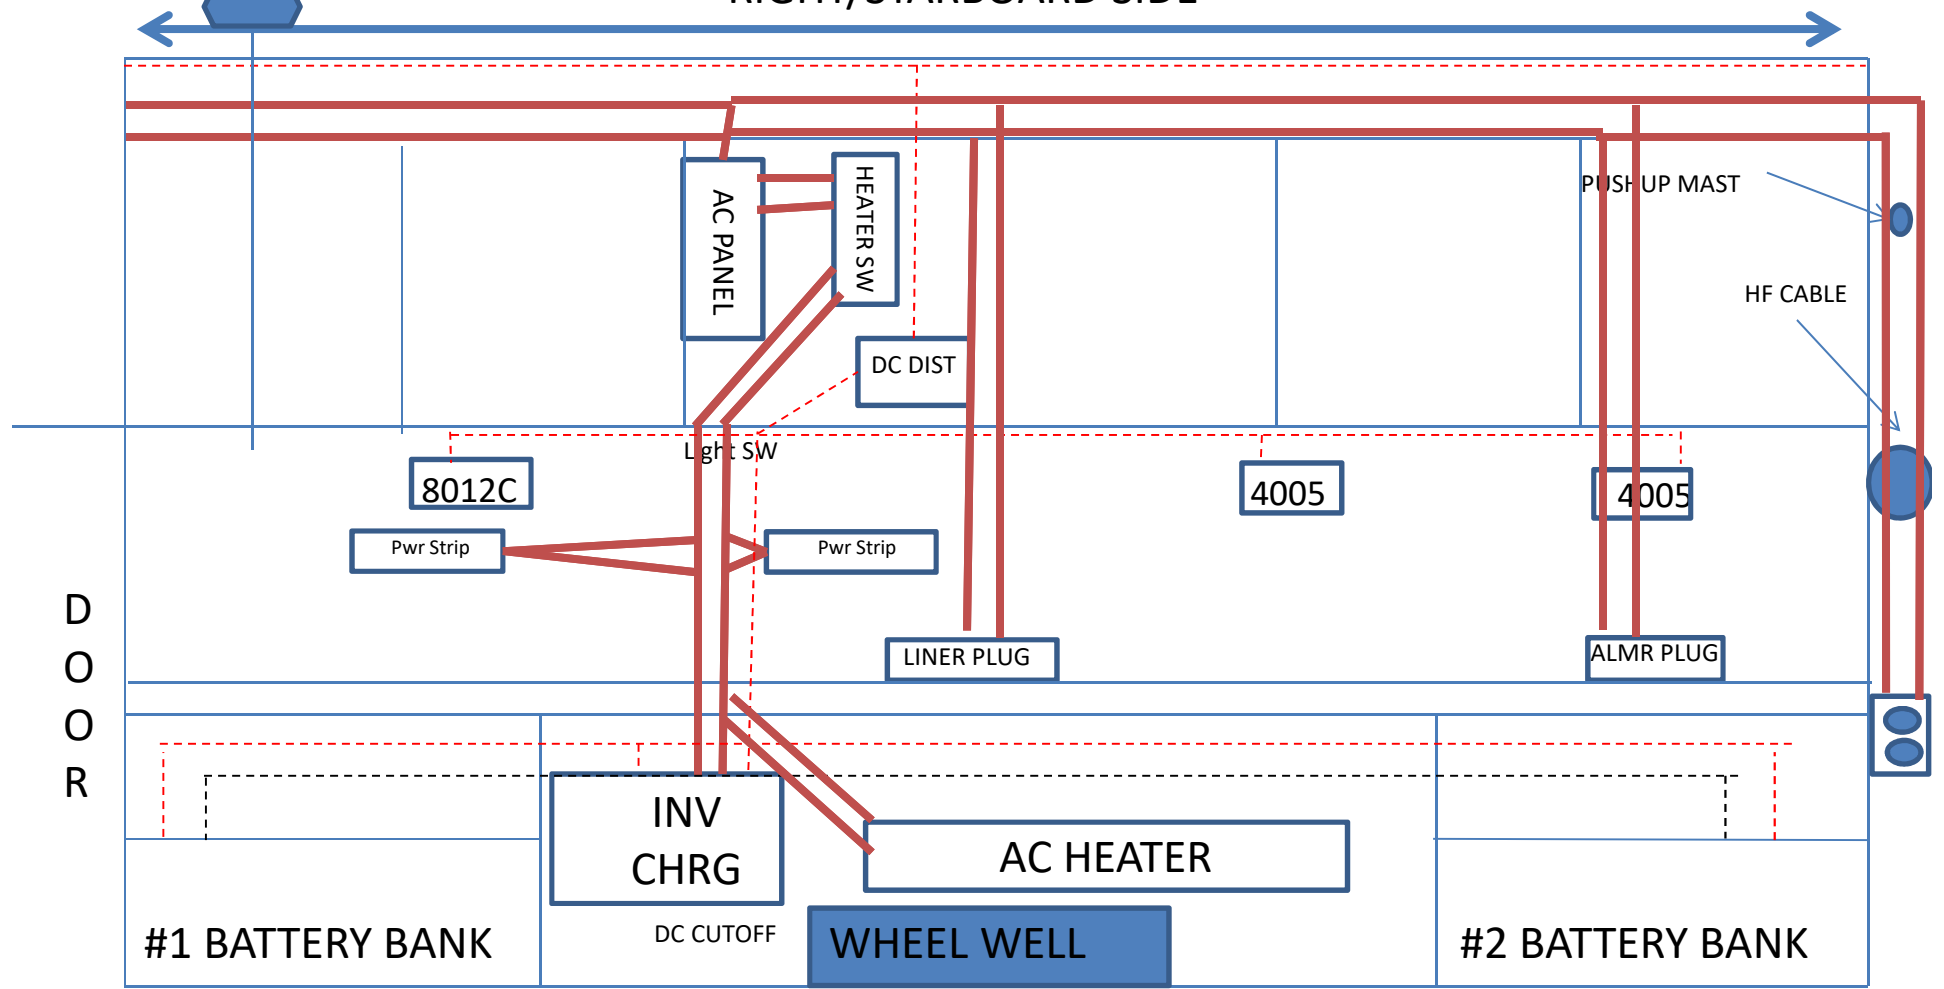

RIGHT/STARBOARD SIDE

1 Weather Station Connection 4005 DC Dist

LEFT/PORT SIDE

COAX CABLE
↔

DC LINE
AC LINE

GPS ANTENNA HEAD
ON TRAILER ROOF

RIGHT/STARBOARD SIDE

COAX CABLE
↔

DC LINE

AC LINE
=====

LEFT/PORT SIDE