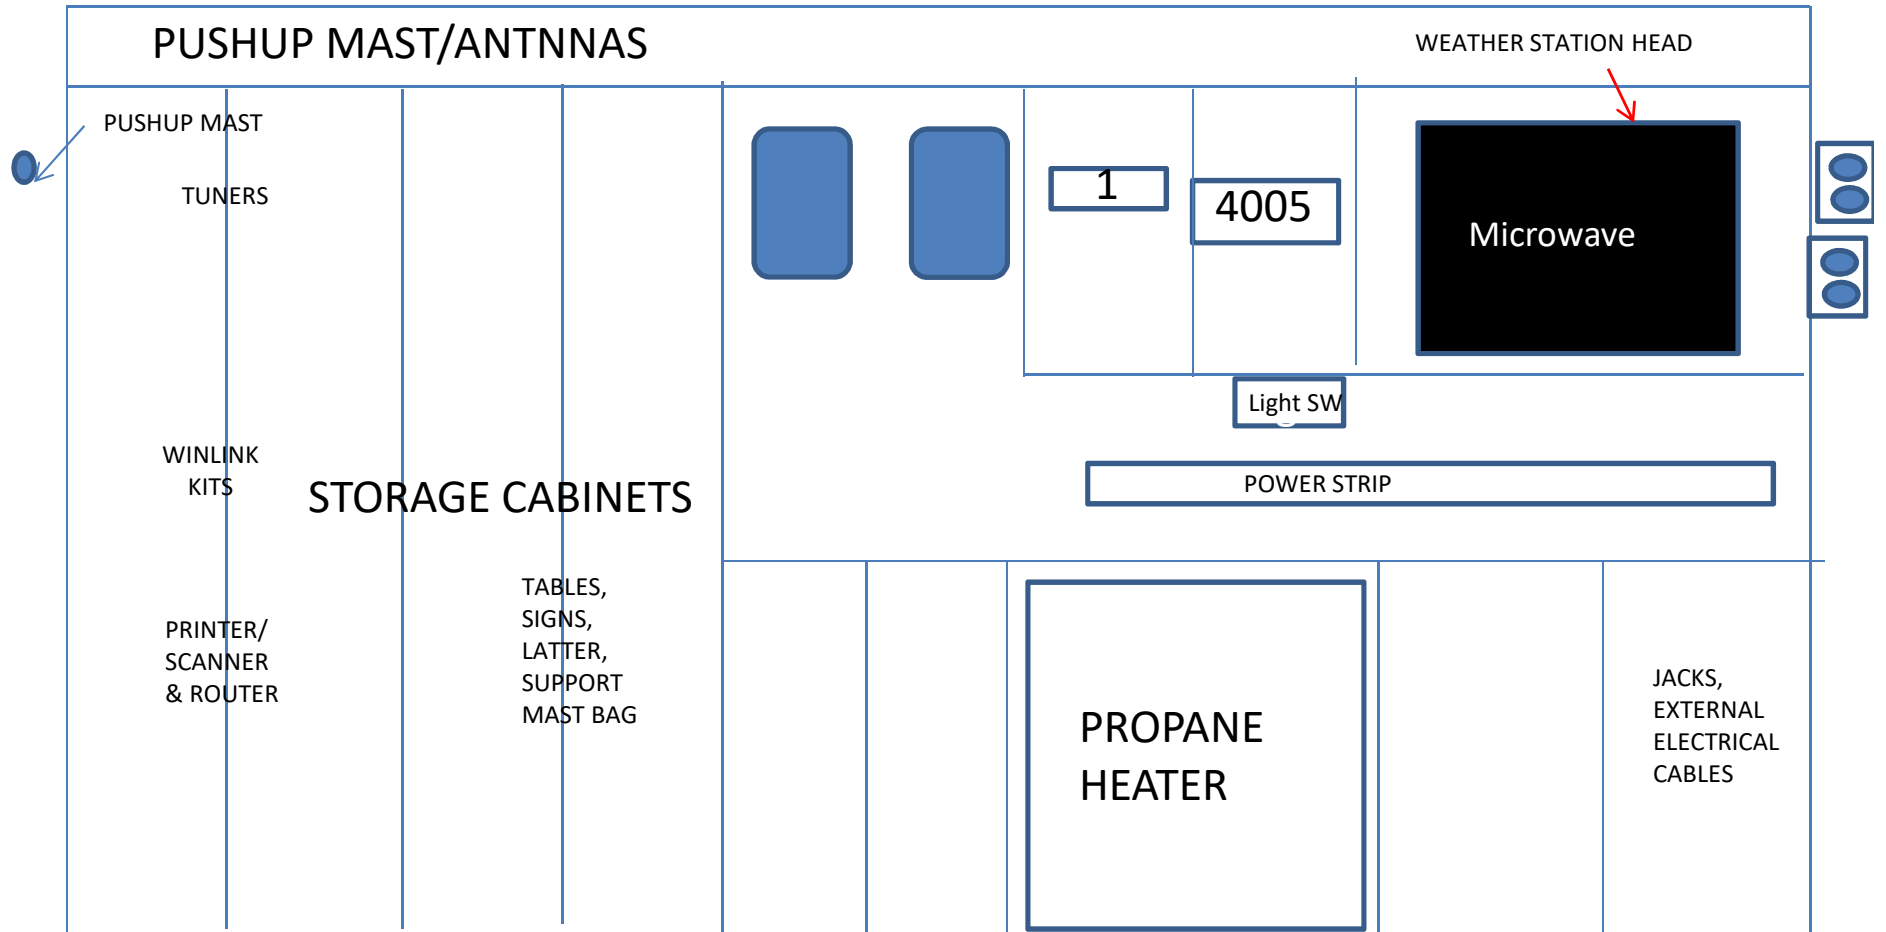

RIGHT/STARBOARD SIDE

1 Weather Station Connection 4005 DC Dist

LEFT/PORT SIDE

COAX CABLE
↔

DC LINE
AC LINE

GPS ANTENNA HEAD
ON TRAILER ROOF

RIGHT/STARBOARD SIDE

COAX CABLE
↔

DC LINE

AC LINE
=====

LEFT/PORT SIDE